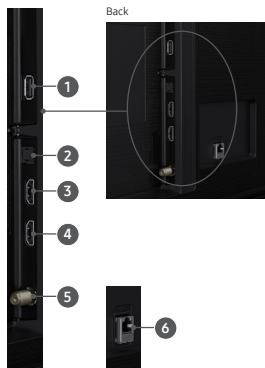

Connectivity

1. USB
2. Audio Out - Optical
3. HDMI In 1
4. HDMI In 2
5. RF Tuner
6. RJ45

Learn More

samsung.com/display samsung.com/business insights.samsung.com samsung.com/ProTV

Product Support

1-866-SAM4BIZ

Follow Us

youtube.com/samsungbizusa [@SamsungBizUSA](https://twitter.com/SamsungBizUSA)

SAMSUNG