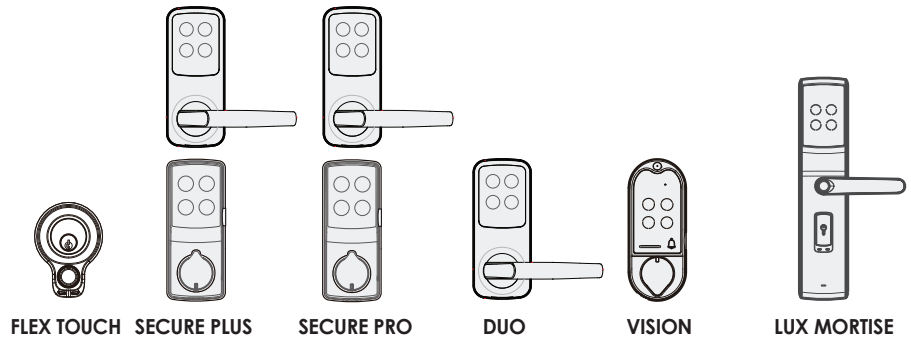

### Advanced Features

**Your finger is Your Key:** Fast advanced 3D fingerprint recognition. Store up to 99 fingerprints.

**Peek-Proof Digital Keypad:** PIN Genie™ touchscreen prevents codes from being guessed by always shuffling the location of the numbers.

**Mobile App and Voice Control:** Unlock, lock, or check door status through LOCKLY smartphone app or by simply using your voice with Amazon Alexa or Google Assistant-enabled devices.

**Grant Access Remotely:** Lock and unlock your door from anywhere using the Lockly app on any iOS or Android smartphone or device.

#### **Real-time Control, Monitoring and Status:**

Lockly is the only lock in the world that can monitor open/closed door status in real-time and alert you on your smartphone.

**Create eKeys and Offline Access Codes:** Grant one-time use or specific time duration access by issuing codes or digital eKeys remotely via a mobile device. It works like a banking OTP, no need to download an app. Codes work offline without Wi-Fi and expire once used.

# Compare Smart Lock Products

AVAILABLE COLORS

	FLEX TOUCH	SECURE PLUS	SECURE PRO	DUO	VISION	LUX MORTISE
Latch Bolt		✓	✓	✓		
Deadbolt	✓	✓	✓	✓	✓	
Mortise						✓
HD Video Camera with Live View					✓	
Cloud & Internal SD Video Storage					✓	
2-Way Audio					✓	
PIN Genie™ Powered Keypad		✓	✓	✓	✓	✓
3D Fingerprint Scanner	✓	✓	✓	✓	✓	✓
Voice Assistant Control & Monitor	*	*	✓	✓	✓	*
Offline Access Codes (OAC) or eKeys	✓	✓	✓	✓	✓	✓
Mobile App Compatible	✓	✓	✓	✓	✓	✓
Wi-Fi Enabled Hub	*	*	✓	✓	✓	*
Bluetooth Connectivity	✓	✓	✓	✓	✓	✓
Unlock / Lock Remotely Anywhere	*	*	✓	✓	✓	*
Real-Time Door Access Info	*	*	✓	✓	✓	*
Update Lock Settings From Anywhere	*	*	✓	✓	✓	*
Auto-Lock Features	✓	✓	✓	✓	✓	✓
Unlock with Physical Key	✓	✓	✓	✓	✓	✓
At-Home Privacy Mode		✓	✓	✓	✓	✓
Security Safe-Mode		✓	✓	✓	✓	✓
Universal Fit & Easy Installation	✓	✓	✓		✓	✓
RFID Access						✓
Works with LOCKLY OS™ Online Property Management	✓	✓	✓	✓	✓	✓