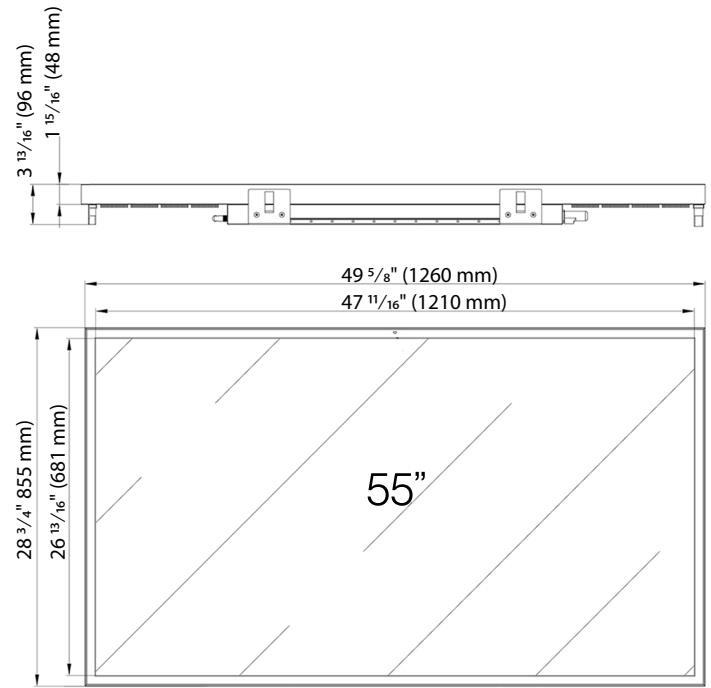

## Product Specifications

Screen Size	55"
Resolution	3840 x 2160
Refresh Rate	60Hz
Contrast Ratio	1200:1
View Angle	178°/178°
Response Time	6.5ms
Brightness	2500 nits
Auto Brightness	Yes
Screen Type	a-Si TFT-LCD, TN
Screen Brand	BOE
Screen Level	Industrial Grade, Grade - A
Backlight Rated Hours	40,000hrs
Color Depth	1.07 Billion
Aspect Ratio	16:9
Optical Bonding	OCR type bonding technology

## Cabinet

VESA Compatible	400 mm x 200 mm
Screen Finish	Ultra Slim Body Design
Frame Material	Aluminum
Case Material	Aluminum+Galvanized Metal Plate
Water proof Rating	IP66
Media Bay Dimensions	12 1/8" x 11 1/8" (307 mm x 282 mm)

## Product Dimensions & Weights

Product Size (W x H x D)	49 5/8" x 28 3/4" x 3 13/16" (1260 mm x 730 mm x 96 mm)
Net Weight	82 lb./37 kg

## Packaging Dimensions & Weights

Packaging Dimensions (L x W x H)	54 3/4" x 7 7/8" x 33 7/8" (1390 mm x 200 mm x 860 mm)
Gross Weight	102 lb./46 kg