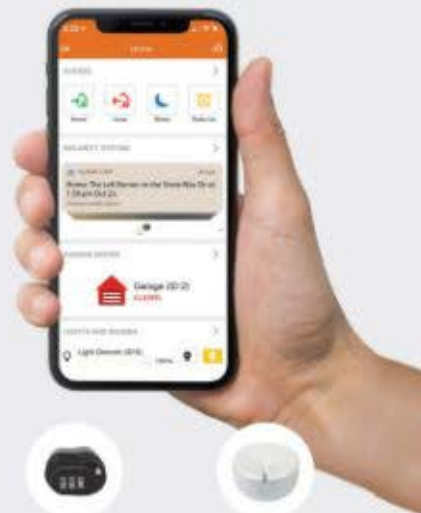

WINDOWS

- Thin Door/Window Contact
- Z-Wave Programmable Thermostat
- Glass Break Detector
- Lamp Dimmer Module

LIFE SAFETY

- Smoke/Heat/Freeze Detector
- Firefighter Smoke and Carbon Monoxide Detector
- Z-Wave Door Lock
- Z-Wave Programmable Thermostat
- Lamp Dimmer Module
- Gun Motion Detector
- Stove & Grill Guard
- Motion Detector
- Passive Infrared Motion Detector (PIR)

KITCHEN

- Water Leak Detector
- Flood & Temp Sensor
- Stove and Grill Guard
- Thin Door/Window Contact
- Recessed Door Contact
- Lamp Dimmer Module
- 4-Button Keyfob

LAUNDRY ROOM

- Flood & Temp Sensor
- Passive Infrared Motion Detector (PIR)
- Water Leak Detector
- Lamp Dimmer Module
- Thin Door/Window Contact
- Glass Break Detector

VACATION HOME

- Panel and Remote Keypad
- Thin Door/Window Contact
- Smoke/Heat/Freeze Detector
- Z-Wave Programmable Thermostat
- Water Leak Detector
- Lamp Dimmer Module
- Z-Wave Door Lock
- Outdoor Wireless Contact
- Video Doorbell
- Z-Wave Garage Door Opener Remote Controller
- Passive Infrared Motion Detector (PIR)
- Glass Break Detector
- Panic Button
- Outdoor D/W Sensor
- Surveillance Cameras

BUSINESS

- Panel and Remote Keypad
- Thin Door/Window Contact
- Passive Infrared Motion Detector (PIR)
- Glass Break Detector
- Z-Wave Programmable Thermostat
- Panic Button
- Z-Wave Wall Dimmer Switch
- Flood/Temperature Sensor
- Surveillance Cameras

Early Alerts with 2GIG Notification Sensors!